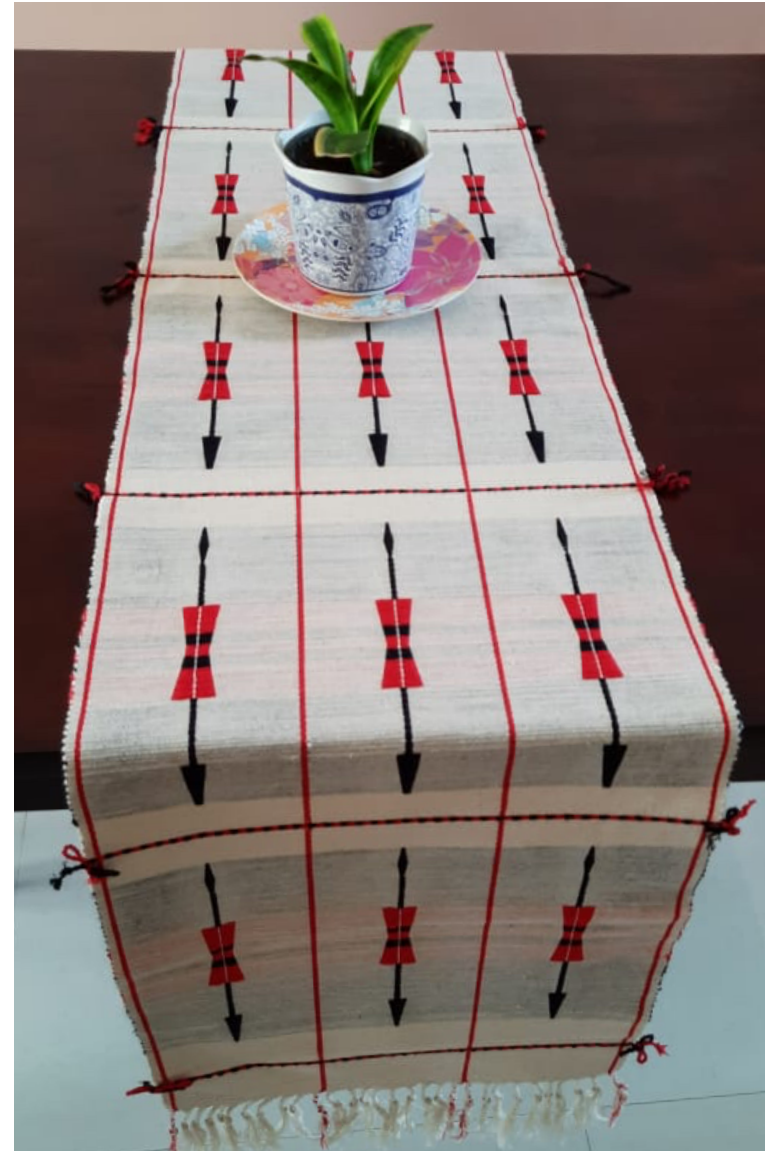

TABLE RUNNER | 14 x 72

₹ 2300